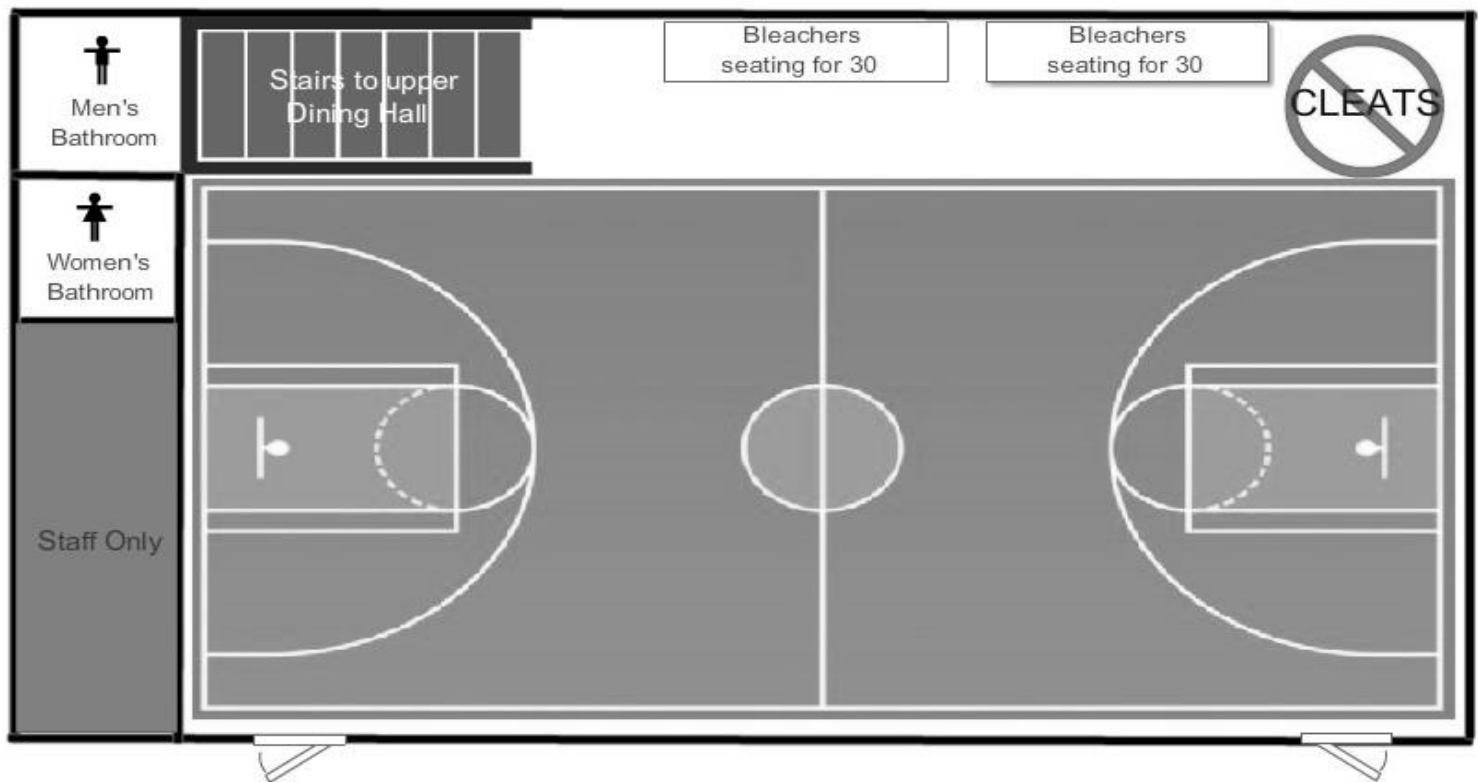

Gym

Dimensions: 80' x 43'

Max Capacity: 250 people

Full sized basketball/volleyball court with sports floor. Setup for volleyball is \$15.

Can be used for a wide range of activities and sports. Two locker rooms.