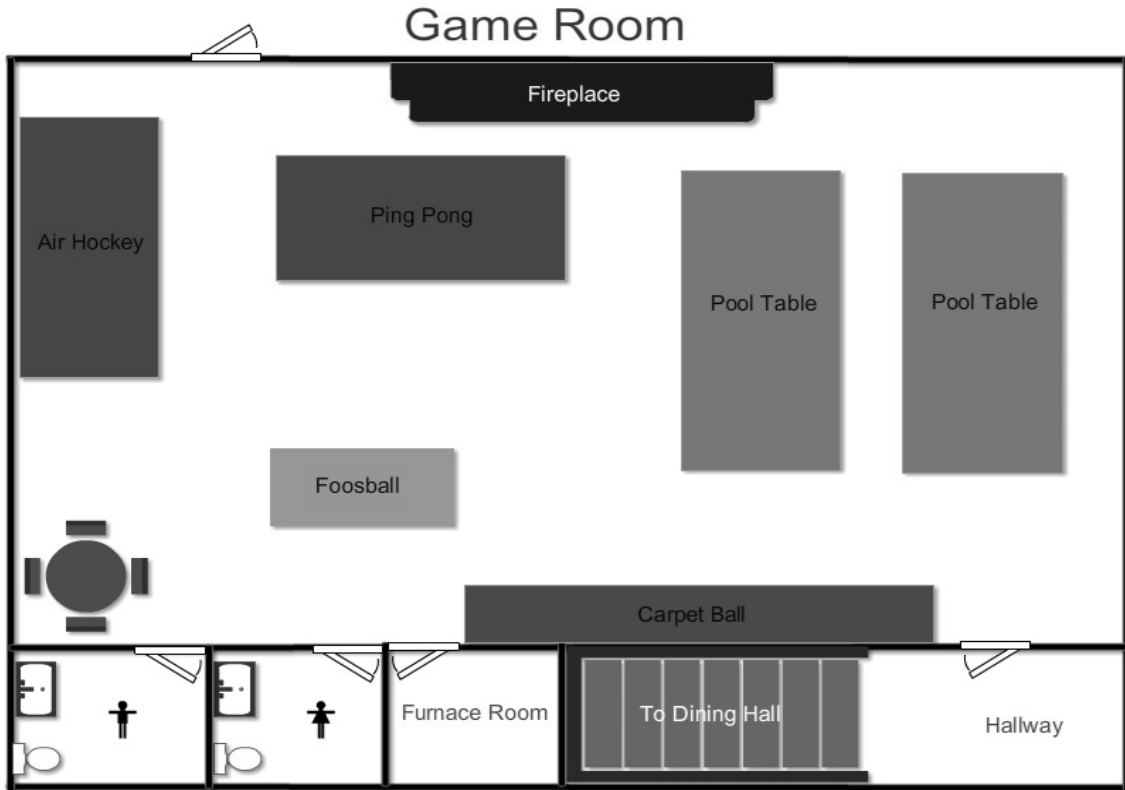

# Game Room/ Missouri Room

Pool, ping pong, air hockey, foosball, and carpet ball. Located next to the gym. Two bathrooms.

Max Capacity: 60 people