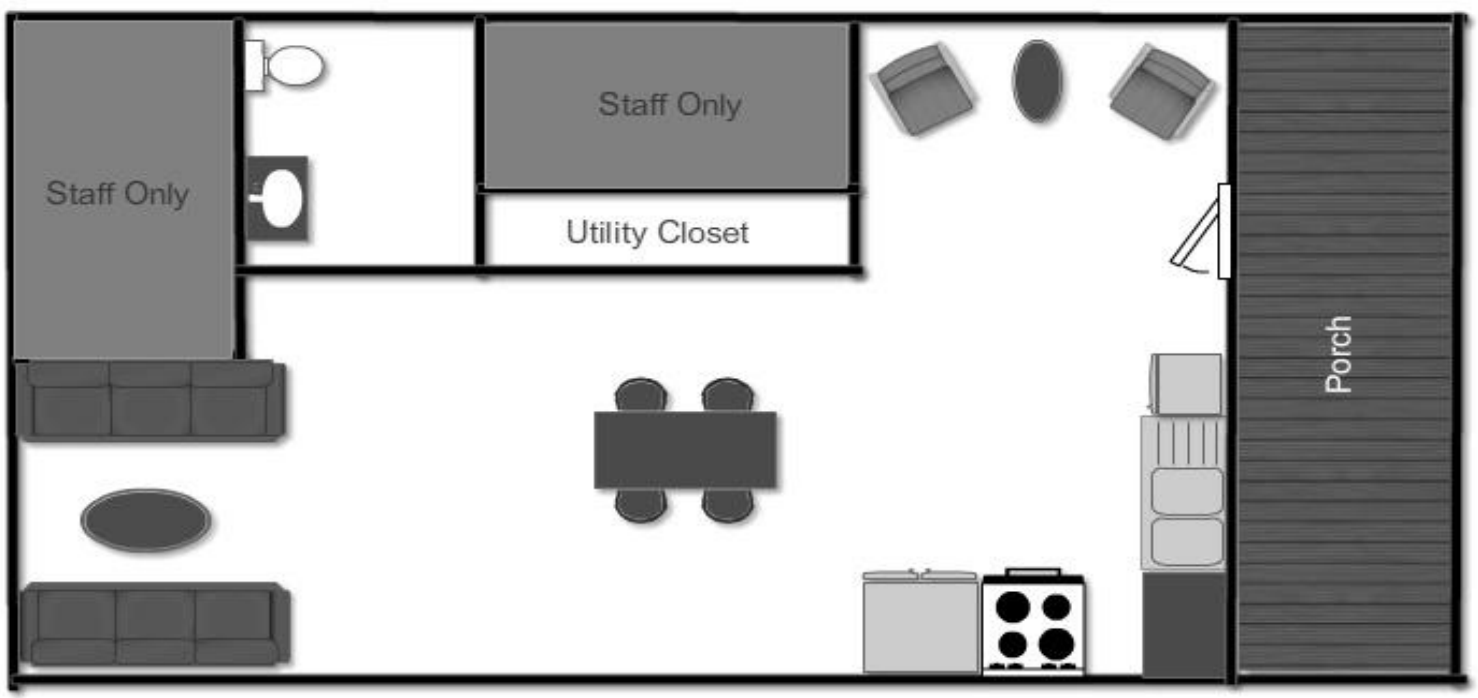

# Evangel

Dimensions: 36' x 11'

Evangel has a full kitchen and seating for up to 20 people. The room has a capacity of 40.