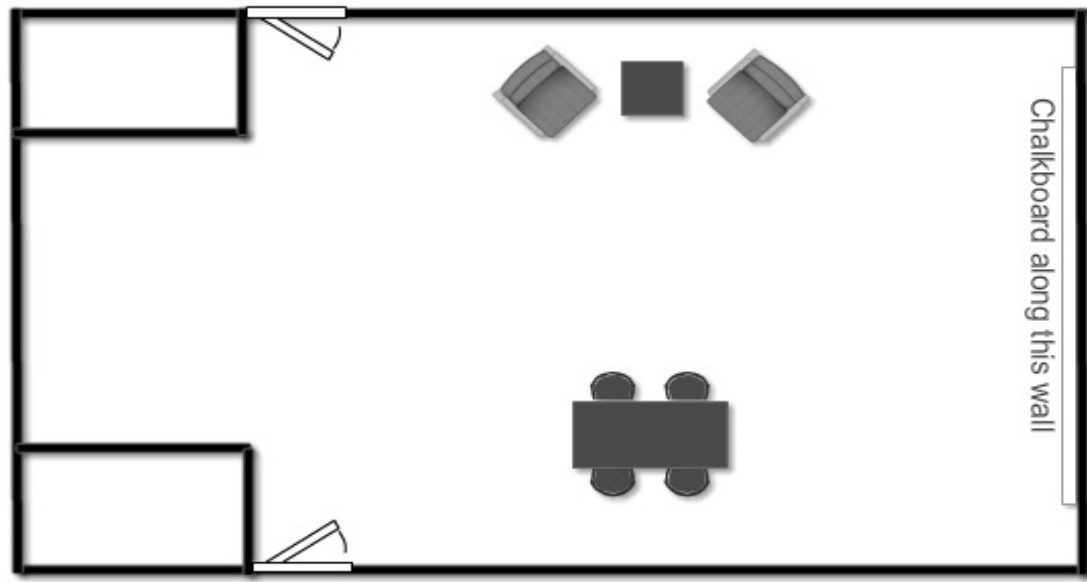

Booth Classroom

Dimensions:
23' x 14'

Max Capacity: 30 people

Booth Classroom is an additional meeting space in Booth Lodge.
Tables and Chairs can be added to the existing setup for a small fee.