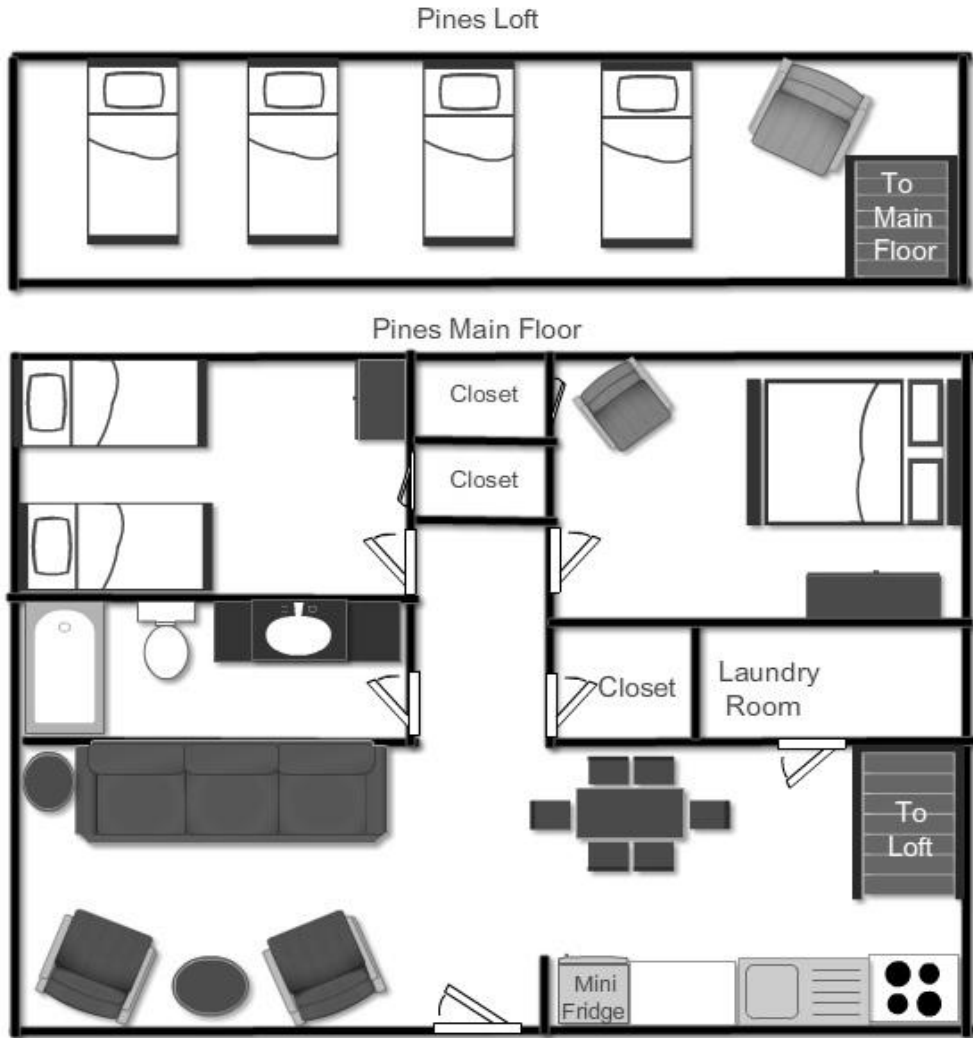

Pines Cabins

Pines unit #1 is a mirror image of this floor plan.

Max Capacity: 8 people per unit - 3 units

Bedroom #1	Bedroom #2	Upstairs/Loft
Queen bed	2 twin beds	
		4 twin beds