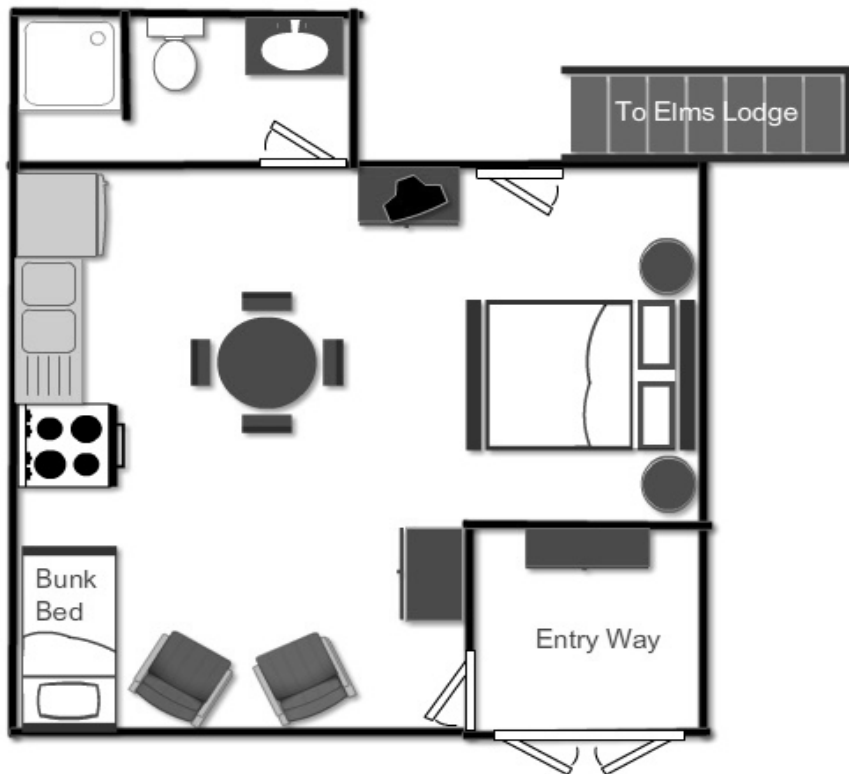

Elms Studio

Three Trails CAMP & RETREAT CENTER

*Linens
Provided

Max Capacity 4

Queen Bed	Top Bunk	Bottom Bunk