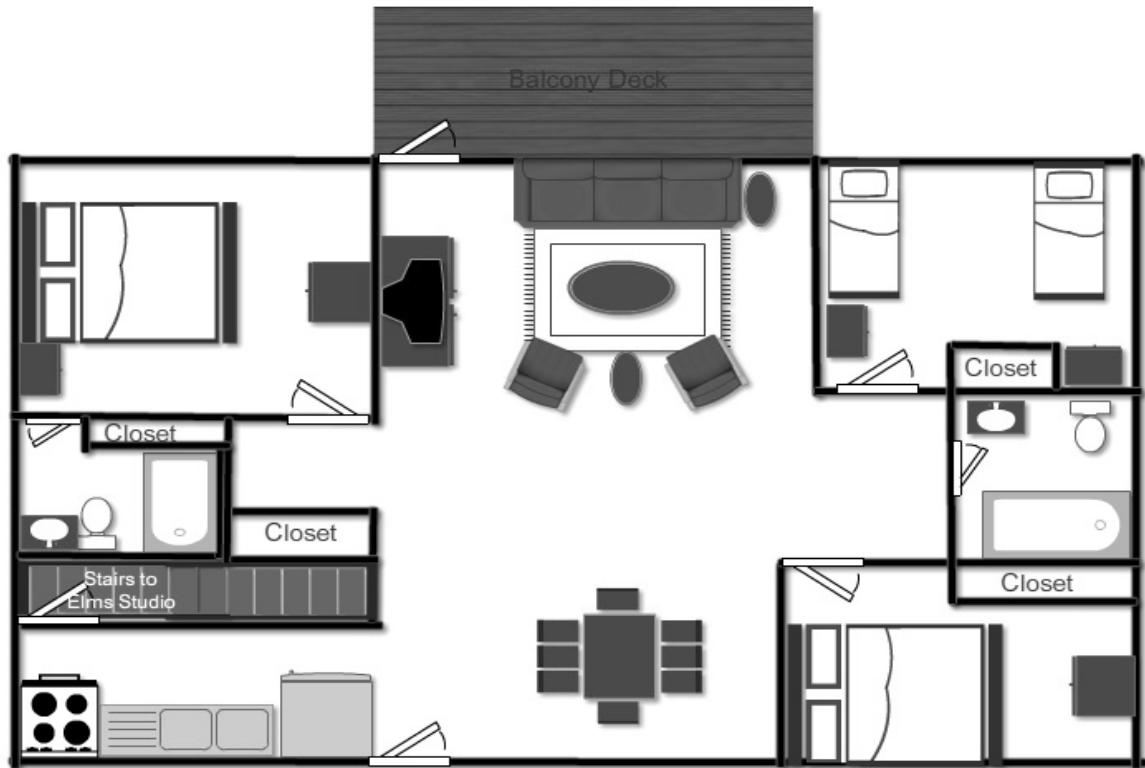

Elms Lodge

Three Trails CAMP & RETREAT CENTER

*Linens
Provided

Max Capacity 6

Room #1	Room #2	Room #3

Queen Bed

2 Twin Beds

Queen Bed