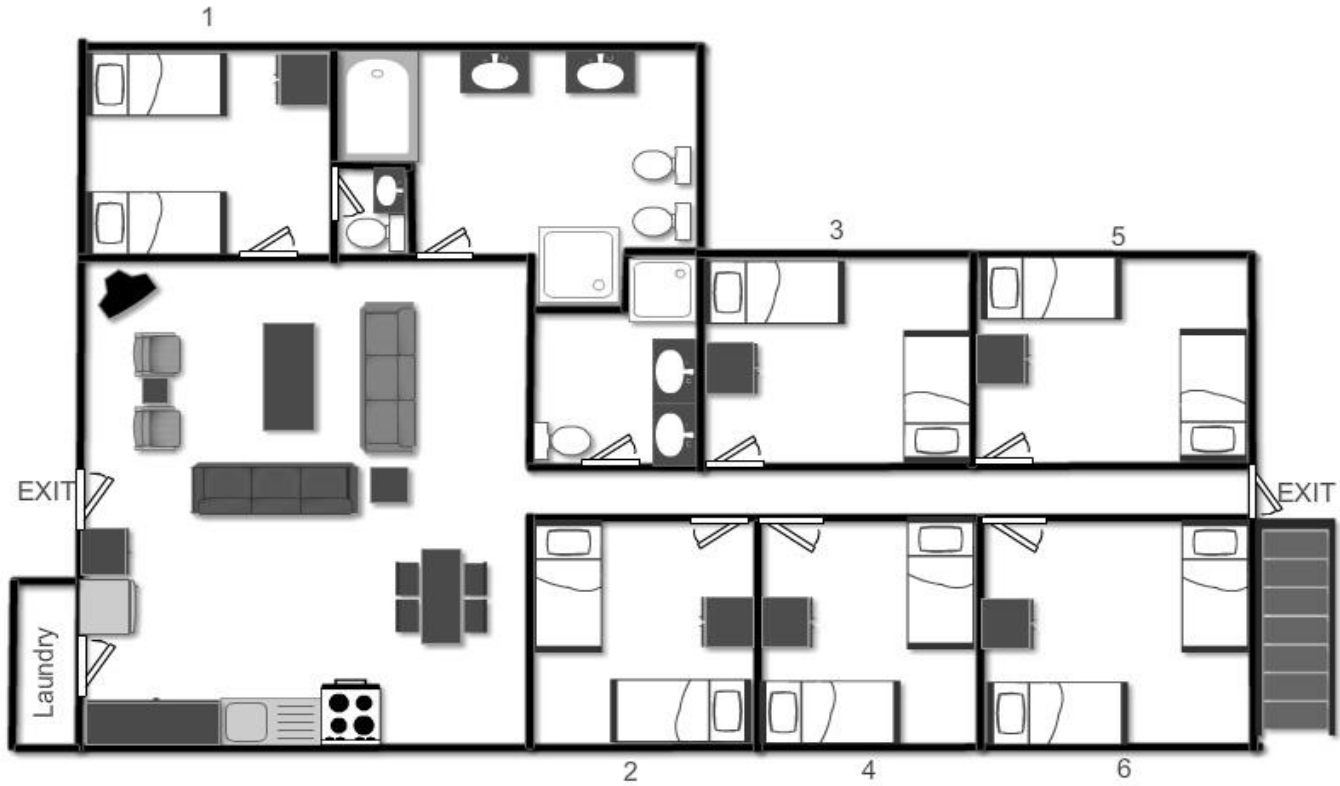

Three Trails
CAMP & RETREAT CENTER

Chase Lodge

***Linens
Provided**

Max Capacity 12

Room #1	Room #2	Room #3

Room #4	Room #5	Room #6