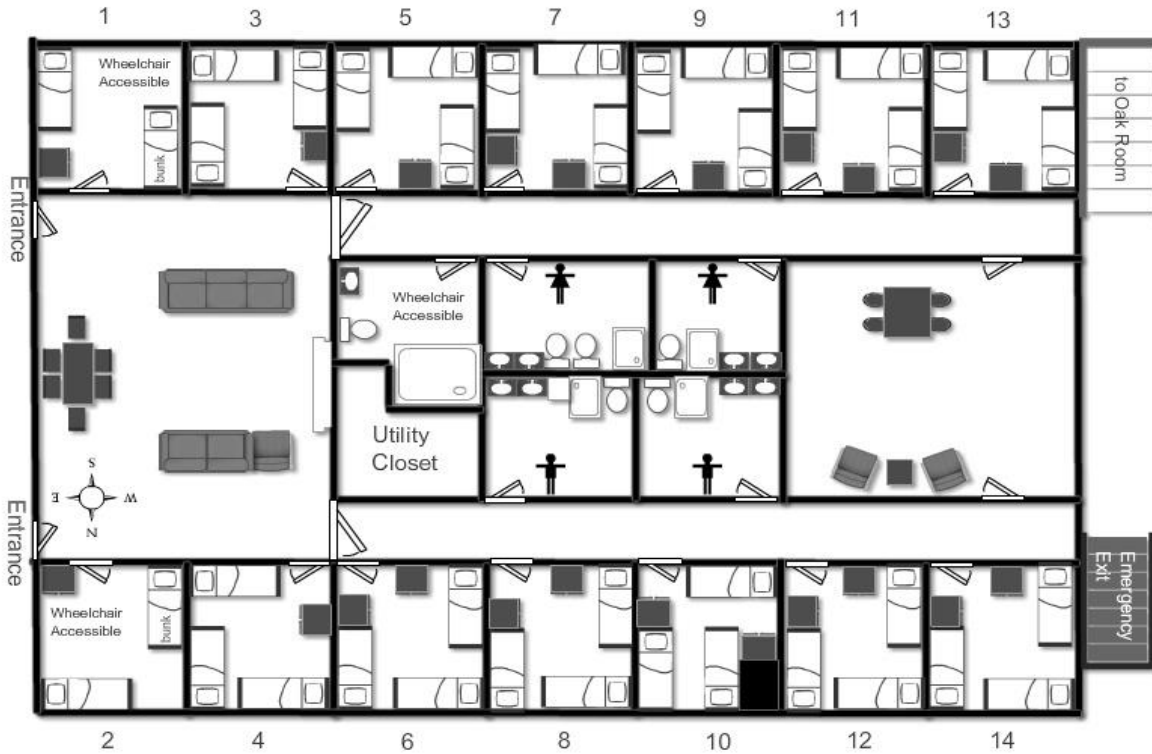

Booth Lodge

Max Capacity 42

South Side

| Cabin #1* | Cabin #3 | Cabin #5 | Cabin #7 |
|-----------|-----------|-----------|----------|
| | | | |
| | | | |
| | | | |
| Cabin #9 | Cabin #11 | Cabin #13 | |
| | | | |
| | | | |

North Side

| Cabin #2* | Cabin #4 | Cabin #6 | Cabin #8 |
|-----------|-----------|-----------|----------|
| | | | |
| | | | |
| | | | |
| Cabin #10 | Cabin #12 | Cabin #14 | |
| | | | |
| | | | |

*Handicap Room