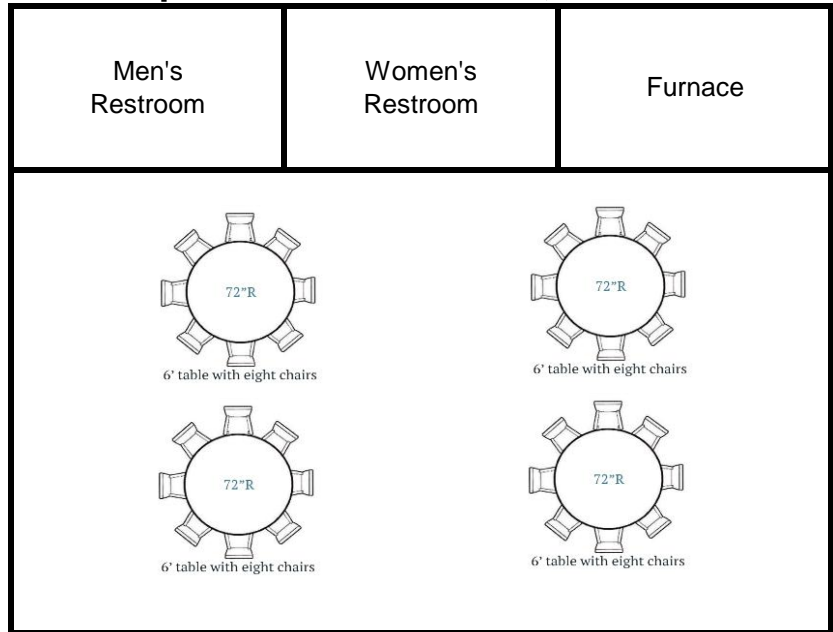

# CYPRESS ROOM SETUP

Rental Group \_\_\_\_\_ Date Needed \_\_\_\_\_ Time Needed \_\_\_\_\_

**Capacity: 40**

**Cypress comes with 4 round tables and 32 chairs.  
 Additional tables and chairs are available for a small extra fee.  
 Standard setup is Circle Dining. If another setup is requested, additional fees may apply**

Number of tables \_\_\_\_\_

Number of chairs \_\_\_\_\_

**Use this sheet for setup other than standard, additional charges may apply**

Dimensions:  
22' x 22'

## Setup Examples

<p style="text-align: center;"><b>Setups with no additional charge</b></p> <div style="display: flex; justify-content: space-around; align-items: center;"> <div style="text-align: center;">                   Circle             </div> <div style="text-align: center;">                   Circle Dining             </div> <div style="text-align: center;">                   Angled Rows             </div> <div style="text-align: center;">                   Semi Circle             </div> <div style="text-align: center;">                   Theater - Offset             </div> <div style="text-align: center;">                   Theater             </div> </div> <p style="text-align: center;"><b>32 chairs only</b></p>	<p style="text-align: center;"><b>Setups with additional charges</b></p> <div style="display: flex; justify-content: space-around; align-items: center;"> <div style="text-align: center;">                   Square Dining             </div> <div style="text-align: center;">                   Board Room             </div> <div style="text-align: center;">                   Square             </div> <div style="text-align: center;">                   U-Shaped             </div> <div style="text-align: center;">                   Classroom A             </div> <div style="text-align: center;">                   Classroom B             </div> </div>
--	---