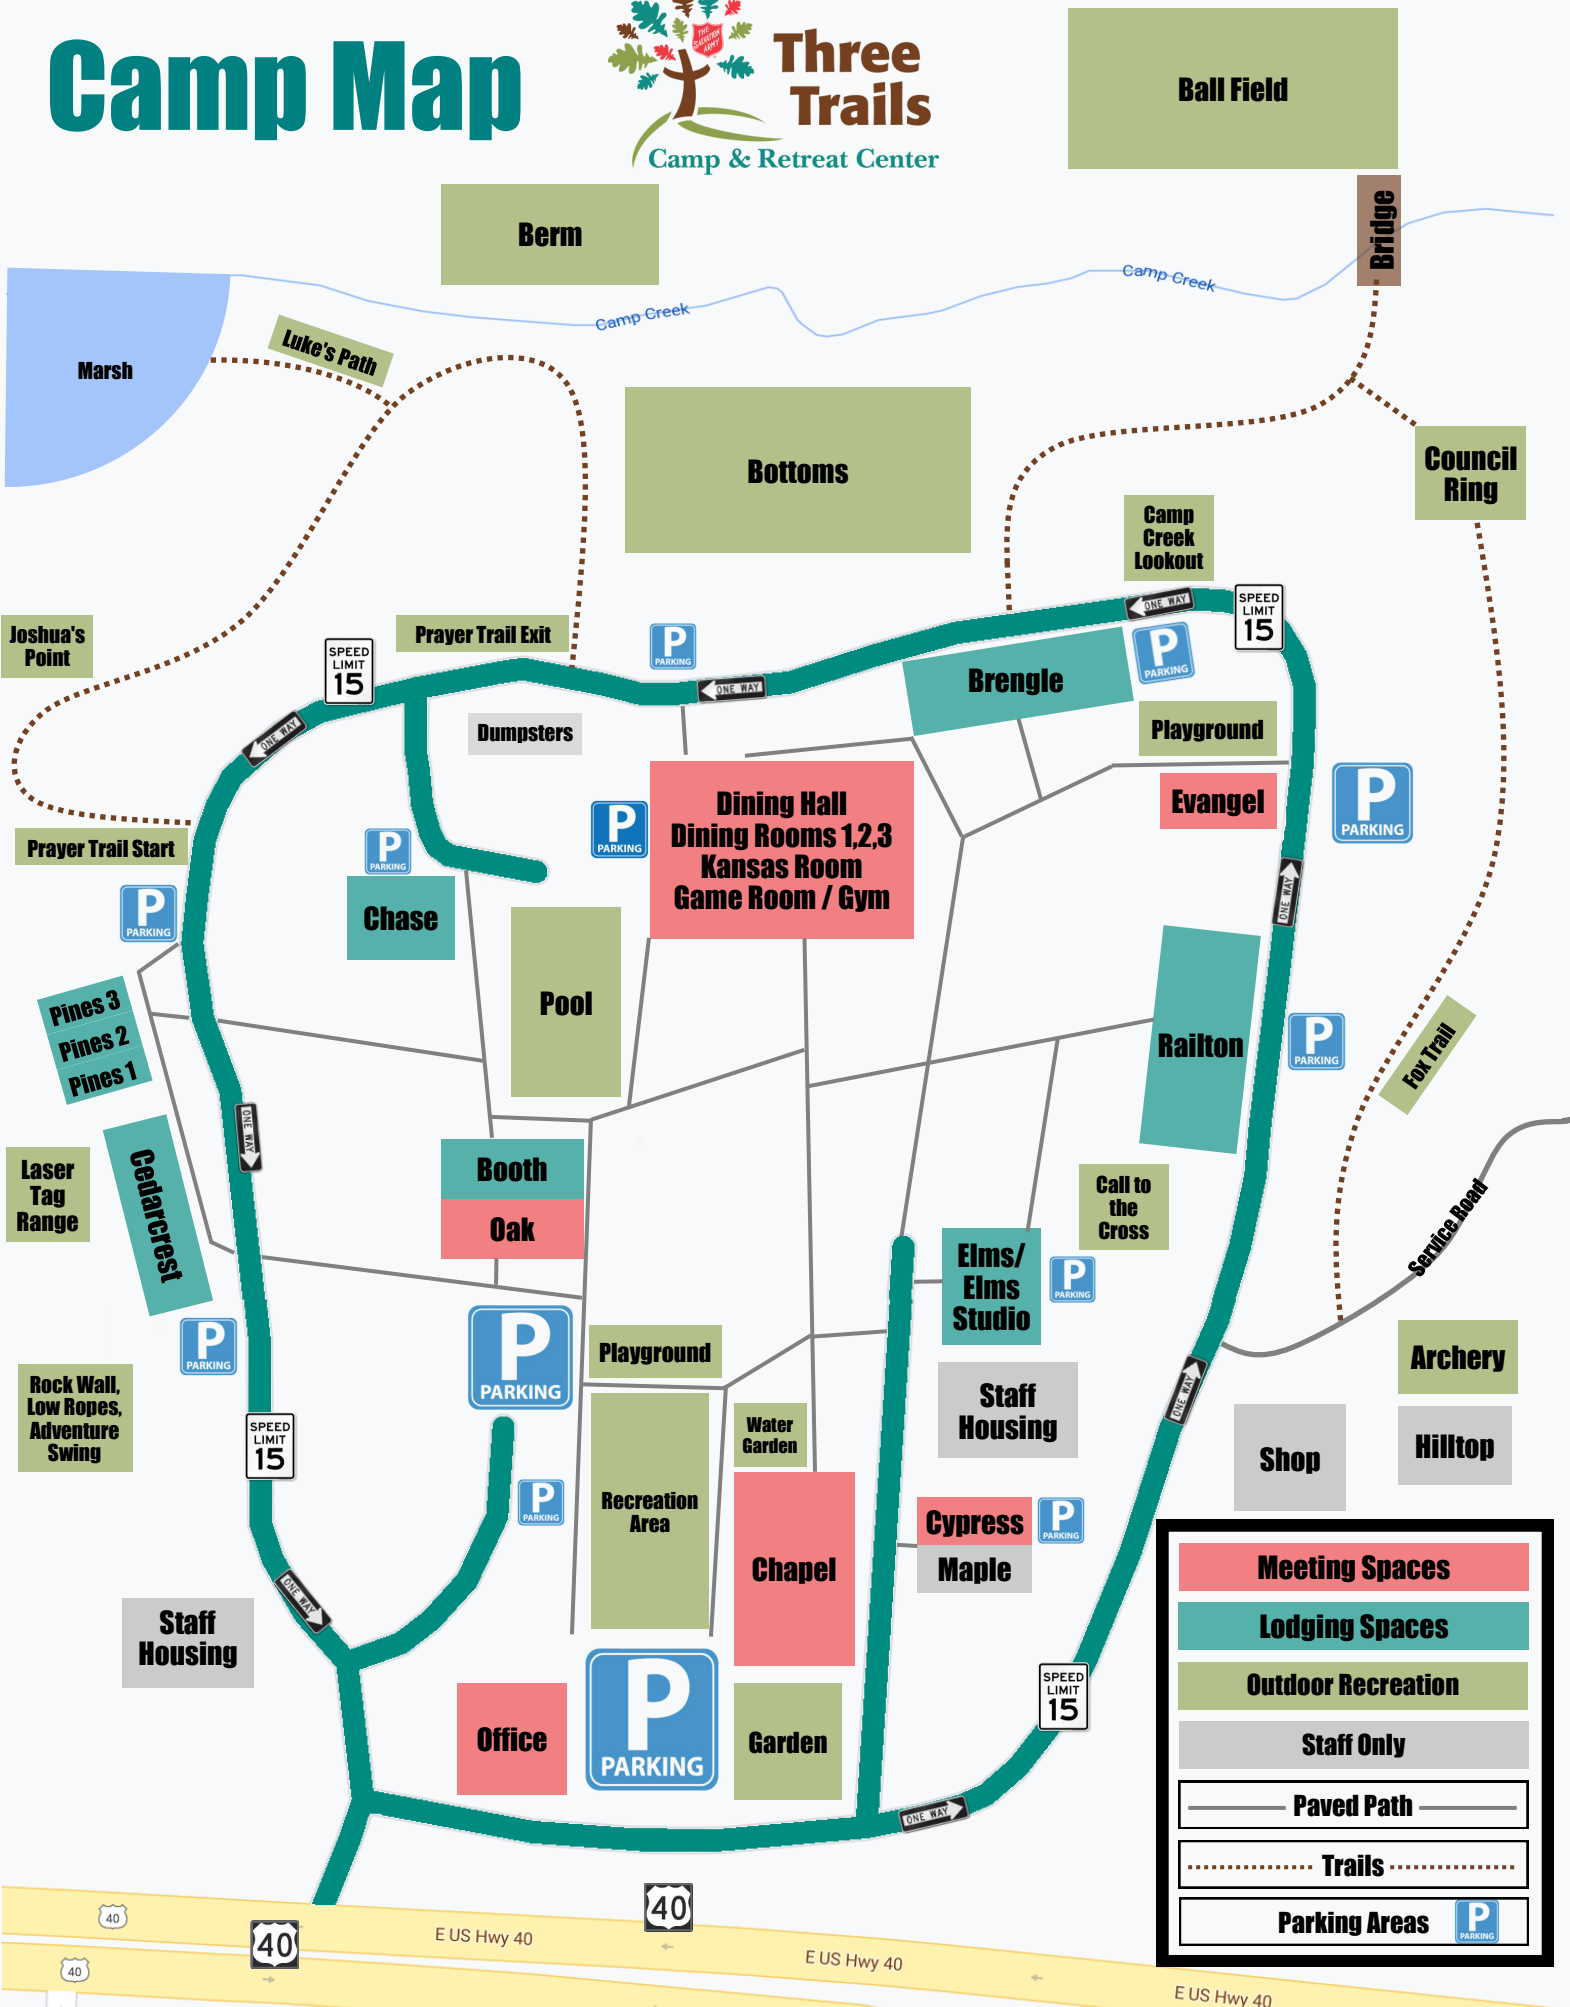

# Camp Map

	<b>Meeting Spaces</b>
	<b>Lodging Spaces</b>
	<b>Outdoor Recreation</b>
	<b>Staff Only</b>
	<b>Paved Path</b>
	<b>Trails</b>
	<b>Parking Areas</b>

Ball Field

Berm

Bottoms

Council Ring

Camp Creek Lookout

Laser Tag Range

Rock Wall,  
Low Ropes,  
Adventure Swing

Cedarcrest

Prayer Trail Start

Prayer Trail Exit

Joshua's Point

Luke's Path

Marsh

Bridge

Camp Creek

Camp Creek

SPEED LIMIT 15

SPEED LIMIT 15

SPEED LIMIT 15

SPEED LIMIT 15

40

40

40

E US Hwy 40

E US Hwy 40

E US Hwy 40