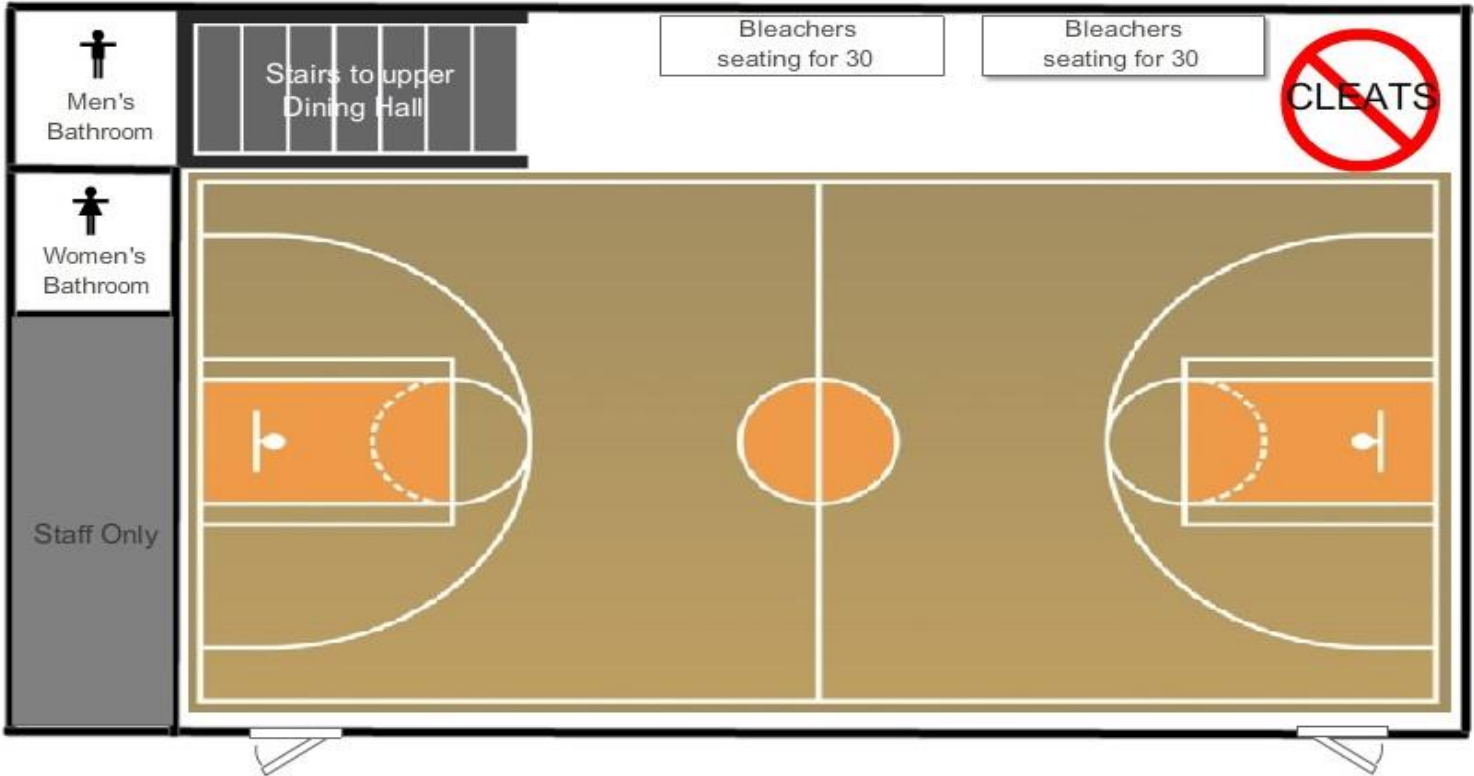

Gym

Dimensions: 80' x 43'

Max Capacity: 250 people

Full sized basketball/volleyball court with sports floor. Setup for volleyball is \$15.

Can be used for a wide range of activities and sports. Two locker rooms.