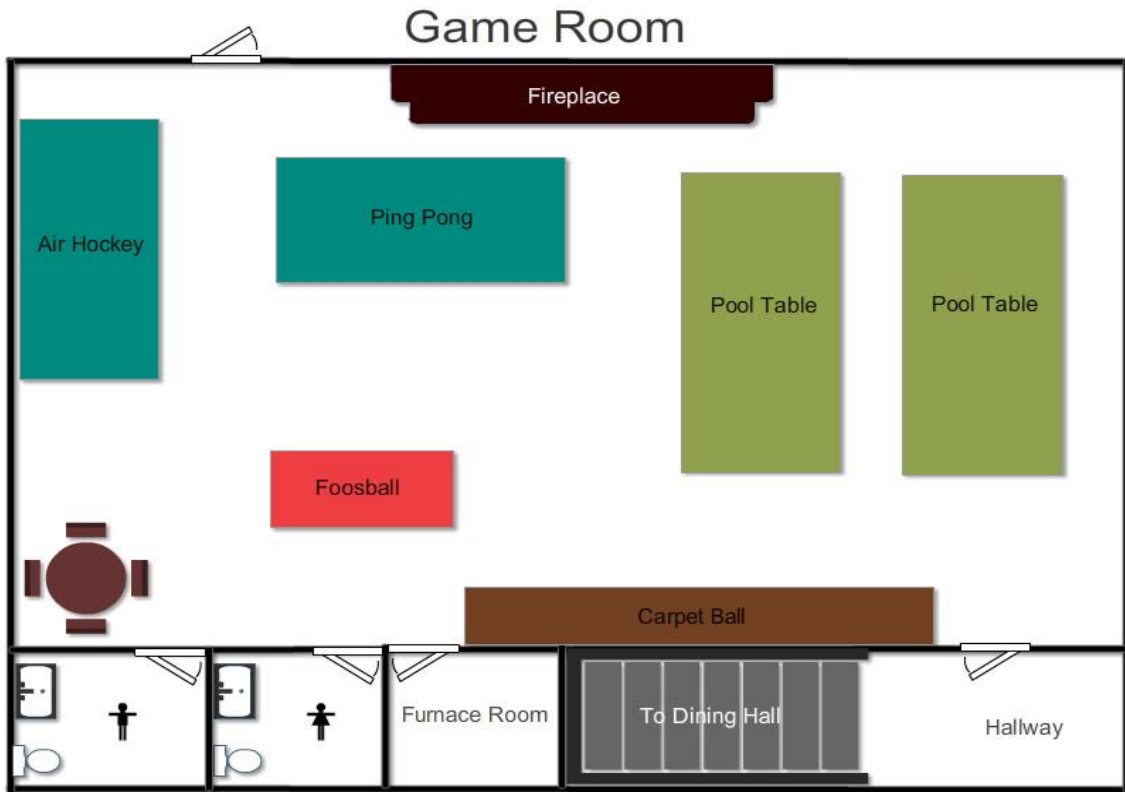

## Game Room/ Missouri Room

Pool, ping pong, air hockey, foosball, and carpet ball. Located next to the gym. Two bathrooms.

Max Capacity: 60 people