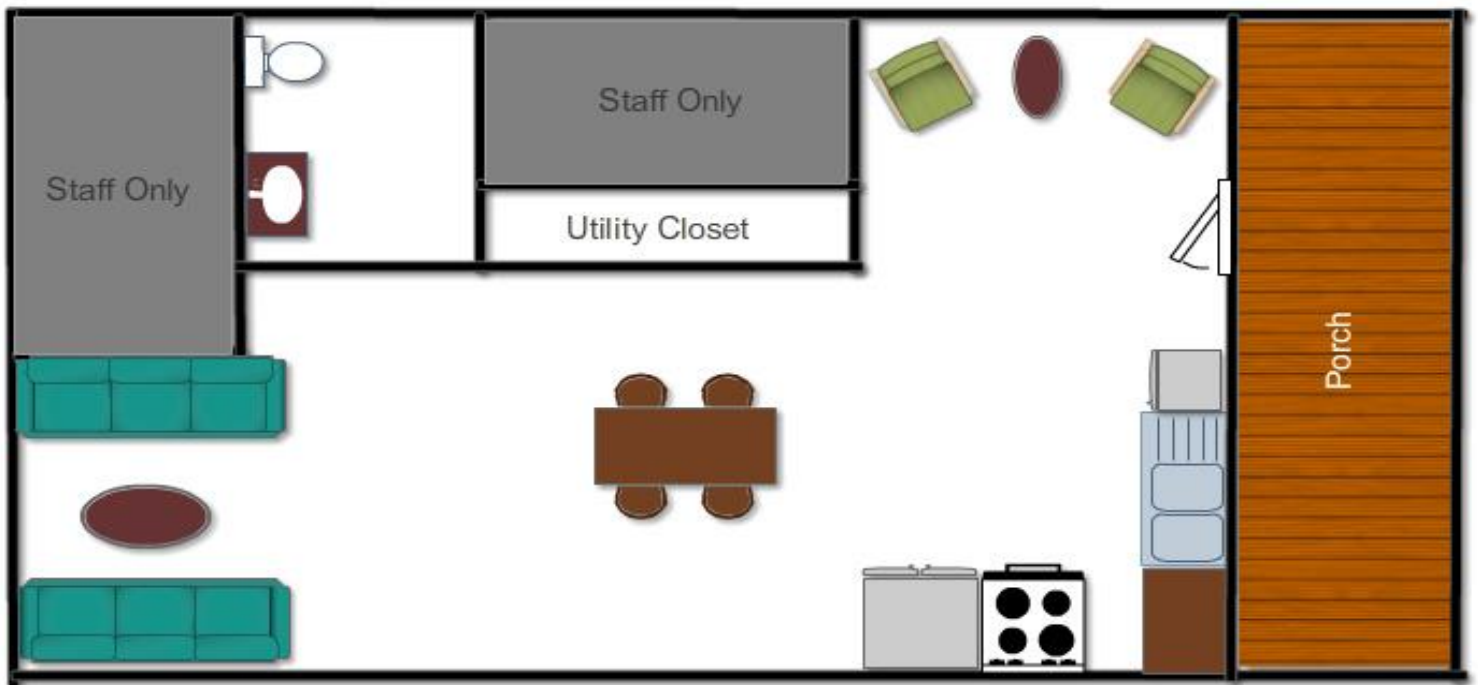

Evangel

Dimensions: 36' x 11'

Evangel has a full kitchen and seating for up to 20 people. The room has a capacity of 40.