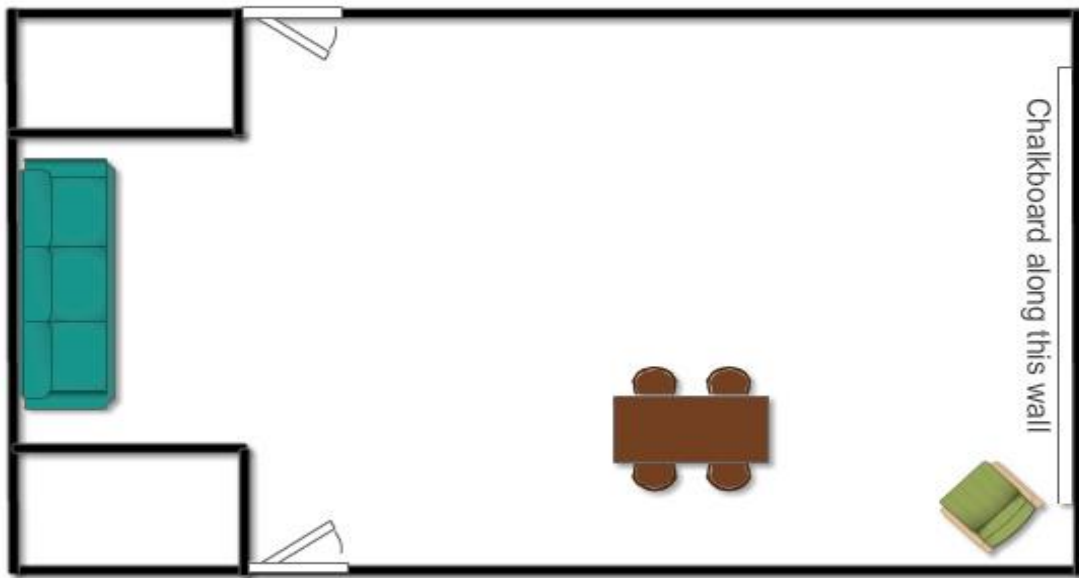

Booth Classroom

Max Capacity: 30 people

Dimensions: 24' x 14'

Booth Classroom is an additional meeting space in Booth Lodge.
Tables and Chairs can be added to the existing setup for a small fee.