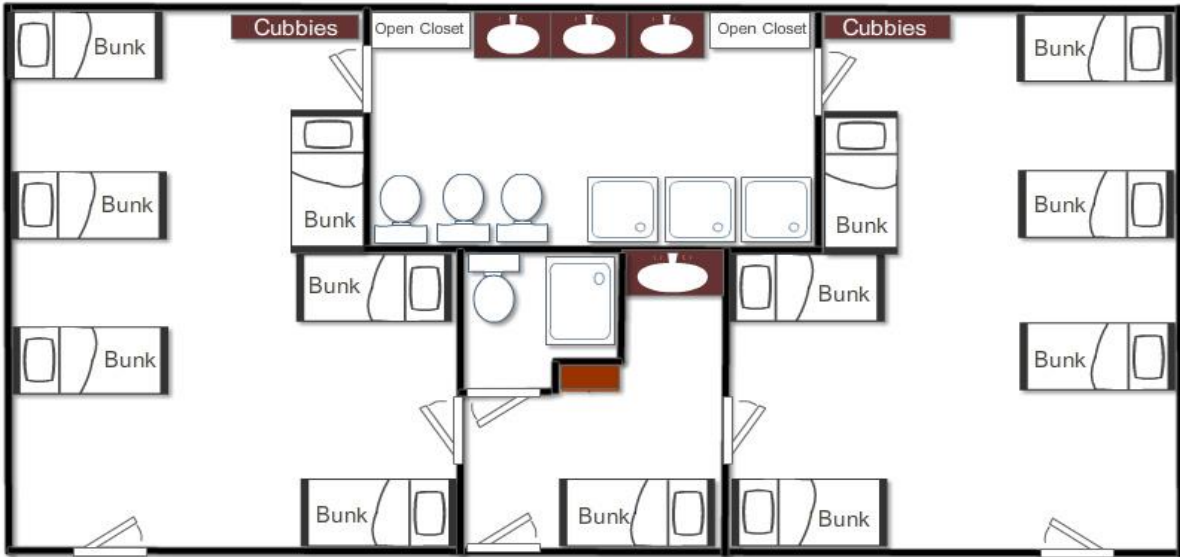

# Railton Lodge

Max Capacity 104

North Wing

## UPSTAIRS

South Wing

Suite A

Suite B

	A1	Counselor Room	A2	B3	Counselor Room	B4
Bunk 1						
Bunk 2						
Bunk 3						
Bunk 4						
Bunk 5						
Bunk 6						

North Wing

## DOWNSTAIRS

South Wing

Suite D

Suite C

	D8	Counselor Room	D7	C6	Counselor Room	C5
Bunk 1						
Bunk 2						
Bunk 3						
Bunk 4						
Bunk 5						
Bunk 6						