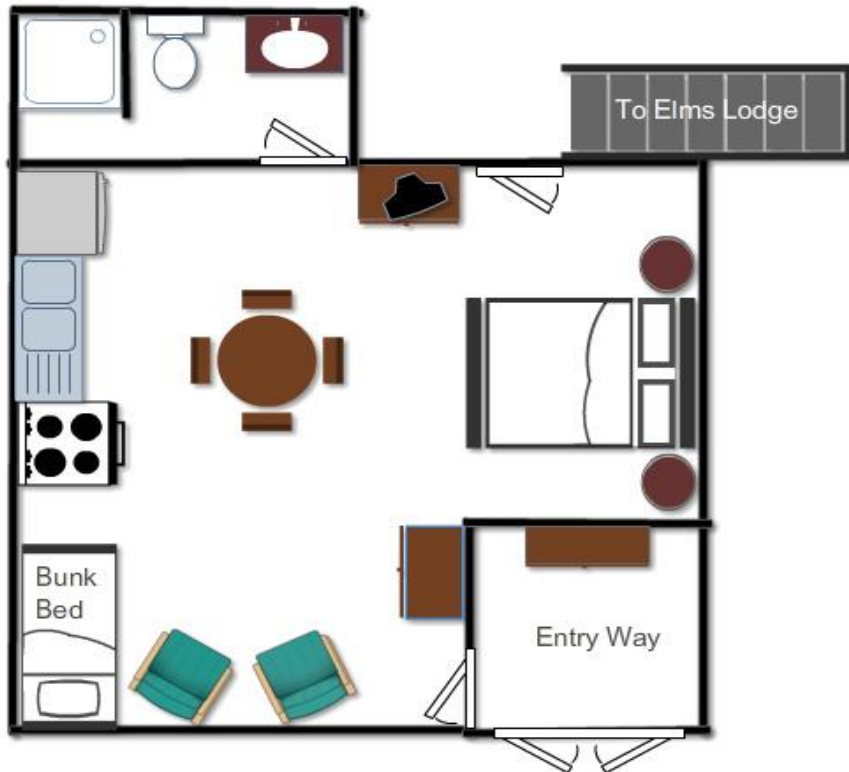

Elms Studio

*Linens
Provided

Max Capacity 4

Queen Bed	Top Bunk	Bottom Bunk