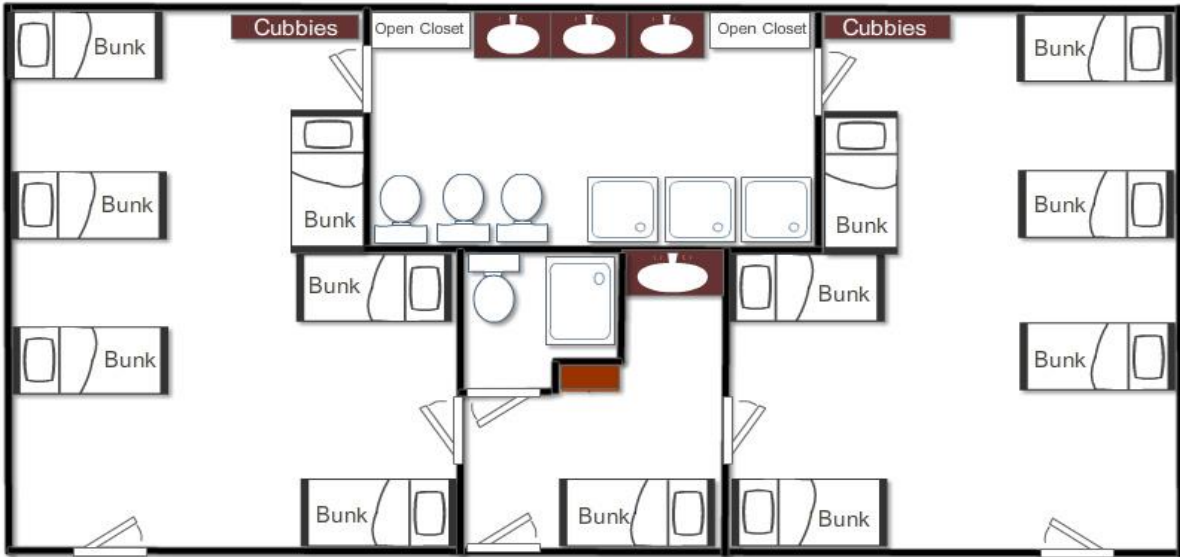

Three Trails

Camp & Retreat Center

Brengle Lodge

Max Capacity 104

West Wing

UPSTAIRS

East Wing

Suite A

Suite B

	A1	Counselor Room	A2	B3	Counselor Room	B4
Bunk 1						
Bunk 2						
Bunk 3						
Bunk 4						
Bunk 5						
Bunk 6						

West Wing

DOWNSTAIRS

East Wing

Suite D

Suite C

	D8	Counselor Room	D7	C6	Counselor Room	C5
Bunk 1						
Bunk 2						
Bunk 3						
Bunk 4						
Bunk 5						
Bunk 6						